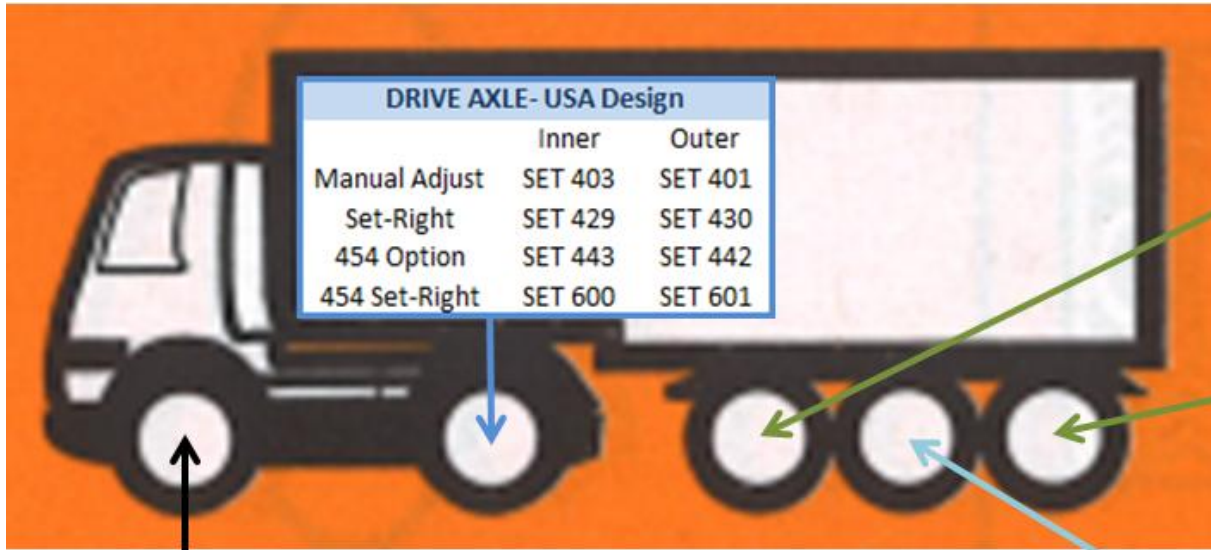

Timken HD Truck Set Reference/Interchange

TIMKEN

DRIVE AXLE- USA Design		
	Inner	Outer
Manual Adjust	SET 403	SET 401
Set-Right	SET 429	SET 430
454 Option	SET 443	SET 442
454 Set-Right	SET 600	SET 601

TRAILER AXLE - North America - TN Design		
	Inner	Outer
Manual Adjust	SET 414	SET 413
Set-Right	SET 431	SET 427
454 Option	SET 441	SET 440
454 Set-Right	SET 602	SET 603

TRAILER AXLE - North America - TP Design		
	Inner	Outer
Manual Adjust	SET 415	SET 415
Set-Right	SET 432	SET 432
454 Option	SET 444	SET 444
454 Set-Right	SET 604	SET 604

STEER AXLE	USA Design		Kenworth		Heavy Duty	
	Inner	Outer	Inner	Outer	Inner	Outer
Manual Adjust	SET 413	SET 406	SET 413	SET 409	SET 423	SET 424
Set-Right	SET 427	SET 428			SET 445	SET 446
454 Option	SET 440	SET 496	SET 440	SET 495	SET 497	SET 498
454 Set-Right	SET 603	SET 605				